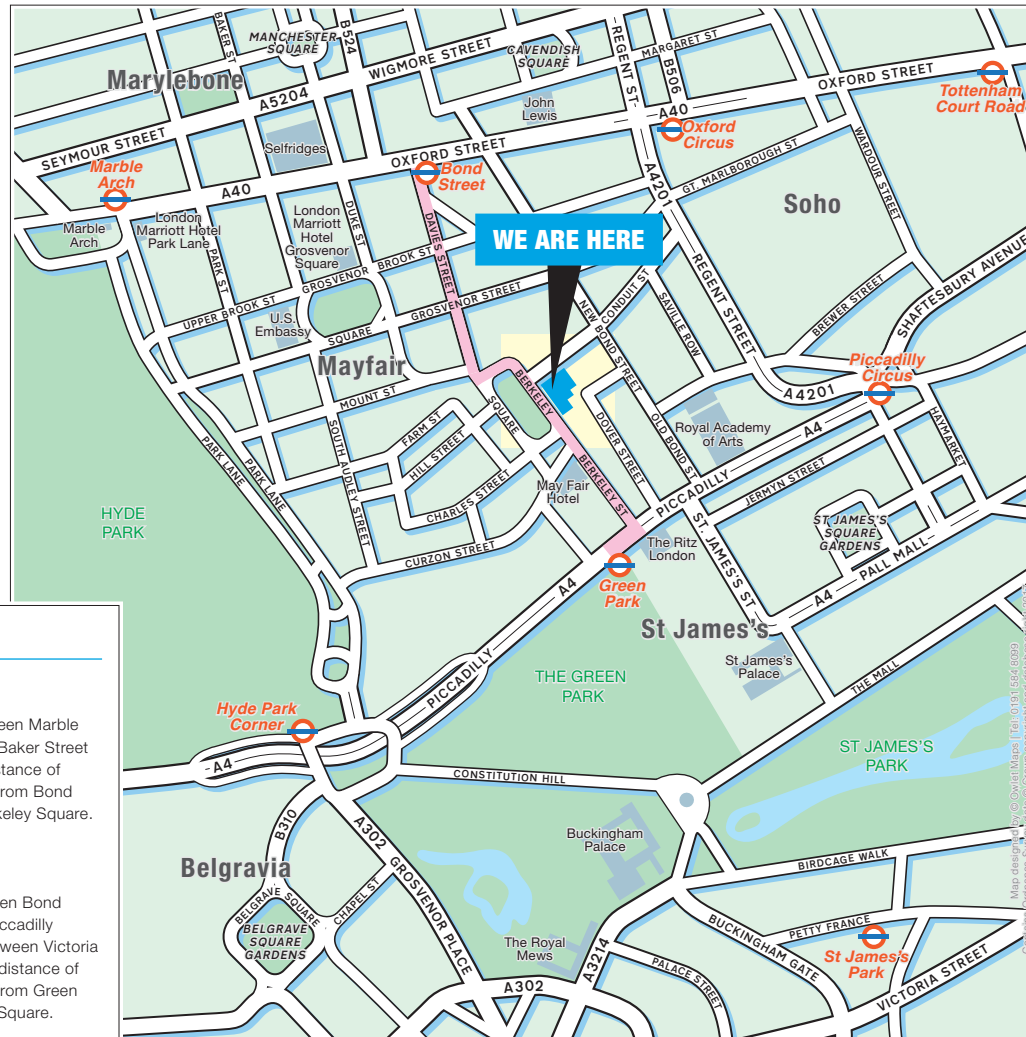

By London Underground - Bond Street

(Approximately 8 minutes walk)

Bond Street station is served by the Central line between Marble Arch and Oxford Circus and the Jubilee line between Baker Street and Green Park. The station is within easy walking distance of Berkeley Square House. Follow the highlighted route from Bond Street station, along Davies Street and then onto Berkeley Square.

By London Underground - Green Park

(Approximately 5 minutes walk)

Green Park station is served by the Jubilee line between Bond Street and Westminster, the Piccadilly line between Piccadilly Circus and Hyde Park Corner and the Victoria line between Victoria and Oxford Circus. The station is within easy walking distance of Berkeley Square House. Follow the highlighted route from Green Park station, along Piccadilly and then onto Berkeley Square.