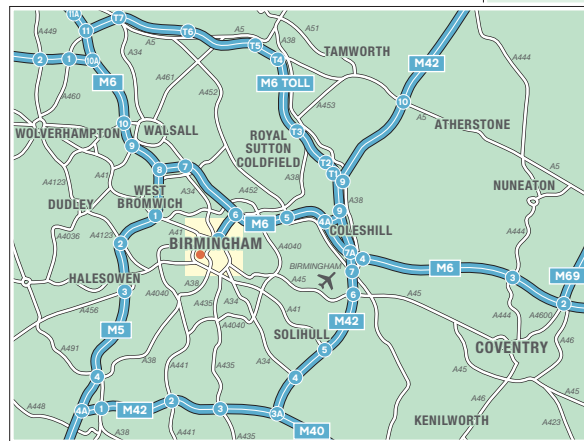

### How to find us

-  **By Car**  
 The nearest car park is the Q-Park Brindleyplace multi-storey car park which is within easy walking distance of our offices.
-  **By Rail - New Street Station**  
 Approximately 1 mile away  
 (20 minutes walk or 5 minutes by car).
-  **By Air - Birmingham Airport**  
 Approximately 11 miles away, via A45  
 (40 minutes by car).