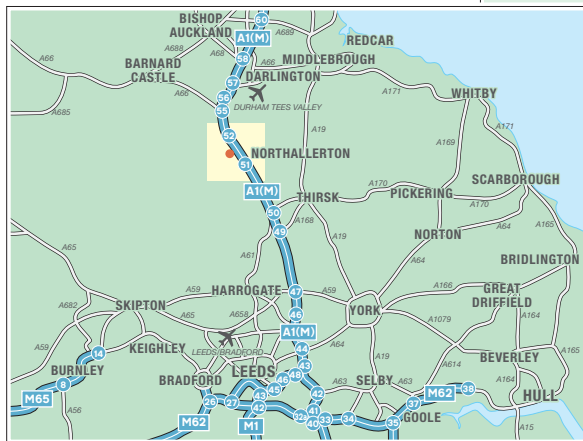

Stone Executive

SEARCH & SELECTION

Stone Executive

1-2 Johns Court
Crabtree Hall Business Centre
Northallerton
North Yorkshire
DL7 9NY

T: 01609 749 102

F: 0870 130 3985

E: northallerton@stoneexecutive.co.uk

How to find us

By Car - From the North & South
Due to ongoing and extensive roadworks in the immediate vicinity we strongly advise all visitors exit the A1(M) at Junction 51 (see map).

You can also plan your journey online by clicking [here](#). Simply enter your starting point/postcode and then enter **DL7 9NY** in the destination field.

By Rail - Northallerton Station
Approximately 7 miles away
(15 minutes by car).

By Air - Durham Tees Valley Airport
Approximately 25 miles away
(40 minutes by car).

Newcastle Airport
Approximately 60 miles away
(1 hour by car).