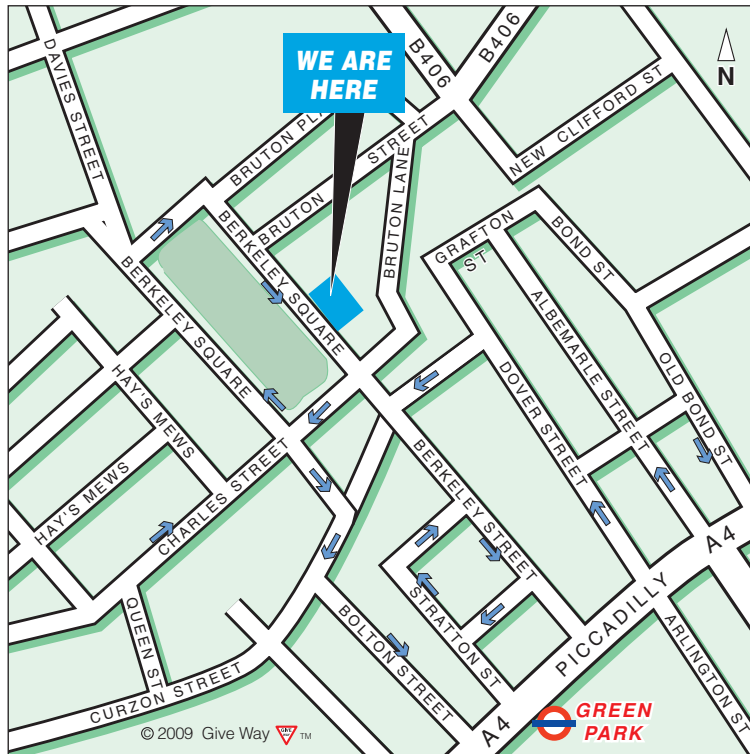

2nd Floor, Berkeley Square House,
Berkeley Square, London W1J 6BD
T. 0121 737 1635 F. 0870 130 3985
E. london@stoneexecutive.co.uk

By Road:

Take the M40 towards Central London. Then the A4 to Piccadilly. Turn left into Stratton Street. Then left again into Berkeley Street. Follow on into Berkeley Square. Berkeley Square house is situated on the right hand side of the square.

By Public Transport:

Excellent communication links with four Underground stations within a short walk, on the Victoria, Piccadilly, Jubilee, Central and Bakerloo lines. Access to Victoria, Charing Cross, Waterloo, Euston and Paddington mainline stations Proximity to numerous central London bus routes.

By Air:

Direct Underground connection to Heathrow Airport on the Piccadilly line.