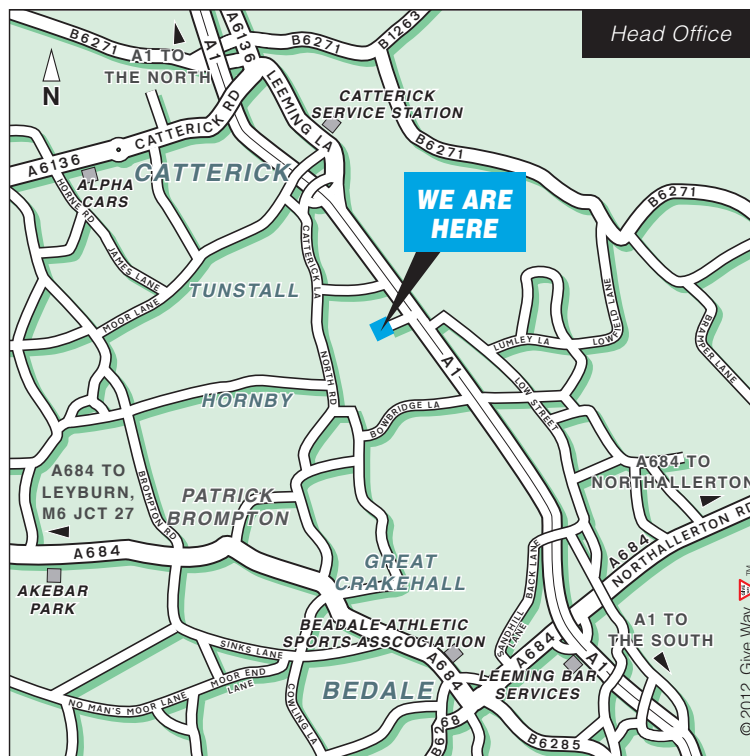

#### Directions from the North:

3 miles south of Catterick on the A1, take the turn off sign posted Hackforth and Hornby. Aproximately 300 metres along this road the lane leading to Crabtree Hall Business Centre is the first turning on the right.

#### Directions from South:

3 miles north of Leeming Bar on the A1, take the turn off sign posted Hackforth and Hornby. Aproximately 300 metres along this road the lane leading to Crabtree Hall Business Centre is the first turning on the right.

#### By Rail:

The nearest station is at Northallerton with hourly trains through to York, as well as regular direct trains to London taking 2 hours 40 minutes.

#### By Air:

Both domestic and international flights operate from Durham Tees Valley Airport (25 minutes drive) and Leeds-Bradford Airport (45 minutes drive).